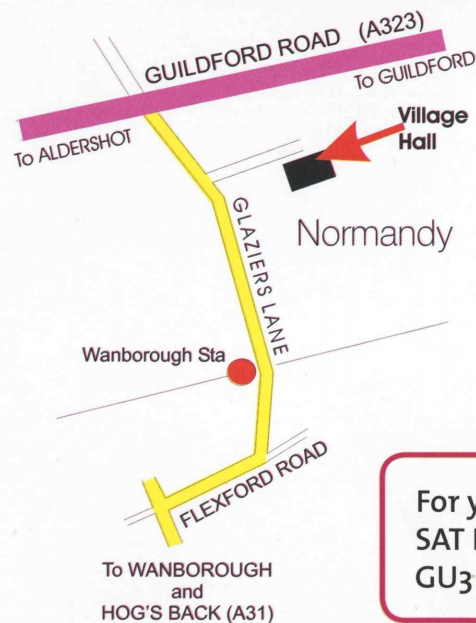

COME SING & BAROQUE

Vivace Chorus

22nd January 2011

Booking opens 1st October
Apply early to avoid disappointment*

www.VivaceChorus.org

Registered Charity No 1026337

Join us for our fourth 'Come & Sing' on Saturday 22nd January 2011. Registration is from 10am and singing starts at 10.30am.

The undoubted masterpiece from Handel's Italian sojourn is *Dixit Dominus*. The music is full of youthful exuberance and daring, the like of which is to be found nowhere else in his whole output.

In complete contrast to this roller-coaster choral ride, we will also sing two Lenten motets (by Lotti and Gesualdo, the latter perhaps more famous for murdering his wife and her lover as they lay in bed) which are full of startling dissonances and intensity.

Requirements to join the day are a love of singing and choral music, and £20! What you will receive in return is the hire of the scores, tea and/or coffee, homemade soup and a ploughman's, the company of others who enjoy singing and a day of music led by our Music Director, Jeremy Backhouse.

* Last date for receipt of applications 11th January but please note, only a limited number of places are available. For application form see overleaf.

For your
SAT NAV
GU3 2DE

Designed and Produced by Wordcraft 01483 560735

A Vivace Chorus Promotion

ROYAL PHILHARMONIC ORCHESTRA
CONDUCTOR: JEREMY BACKHOUSE

MAHLER SYMPHONY No8

VIVACE CHORUS
LONDON SYMPHONY CHORUS
THE LONDON CHORUS
ROMSEY CHORAL SOCIETY
TIFFIN BOYS' CHOIR

Vivace Chorus

Royal Albert Hall

Tickets £5-£40
Online: www.royalalberthall.com
Telephone: 020 7589 8212
www.VivaceChorus.org

Sunday 15th May 2011 7.30 pm

Vivace Chorus is promoting this concert to mark the centenary of Mahler's death. The performance of this immense work will be a highlight of the London concert season.

The sheer scale of this masterpiece means that it is rarely heard live, as it requires a huge symphony orchestra, eight soloists, two large choruses and a children's choir. DON'T MISS IT!

A pre-concert talk entitled 'The Universe bursts into song: Mahler and his Eighth Symphony', will be given by Mahler expert Dr Jeremy Barham from 6.00 to 6.45pm.

Ticket prices £5-£40 either:
online: www.royalalberthall.com
or RAH Box Office 020 7589 8212