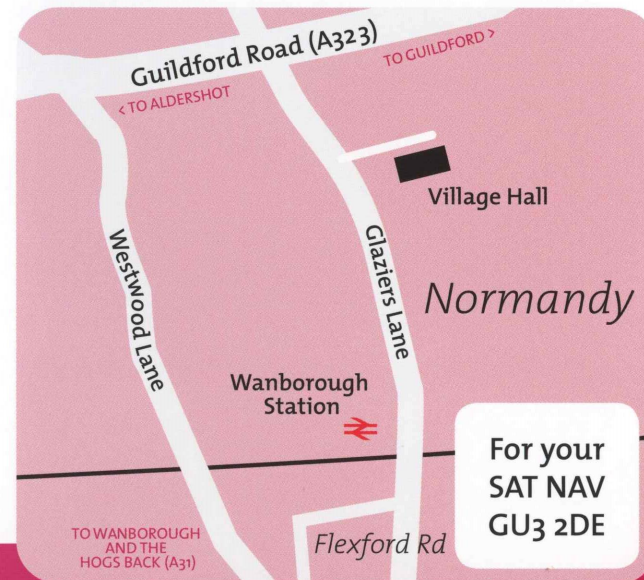

WANT TO COME AND SING?

Now you can apply on line! Visit our website
vivacechorus.org and follow
the 'Come & Sing' links OR complete the details below:

28th January 2012, 10am - 4.30pm

Registration 10 - 10.30am,

singing starts at 10.30am, day ends 4.30pm

Normandy Village Hall, Glaziers Lane, Normandy GU3 2DE

Booking opens on 3rd October 2011

Name:

Tel number:

Email address:

Address:

Post code:

Voice part: ☐ Soprano ☐ Alto ☐ Tenor ☐ Bass (Please circle)

Choir/Society (if applicable but not a prerequisite)

I enclose

1. ☐ a) a cheque for £20 made payable to Vivace Chorus
2. ☐ b) a stamped addressed envelope, if you require an acknowledgement to be sent to you. If you are happy to receive an e-mail acknowledgement, please tick here ☐

Please detach and send your form, cheque for £20 and SAE
(if appropriate) to:

Vivace 'Come and Sing'
30 Shepherds Way, Liphook, Hampshire, GU30 7HF

Additional forms can be downloaded from our website
www.VivaceChorus.org, or phone 01428 727401.

We may contact you to keep you informed about future events. If you do not wish to receive such information, please tick here. ☐