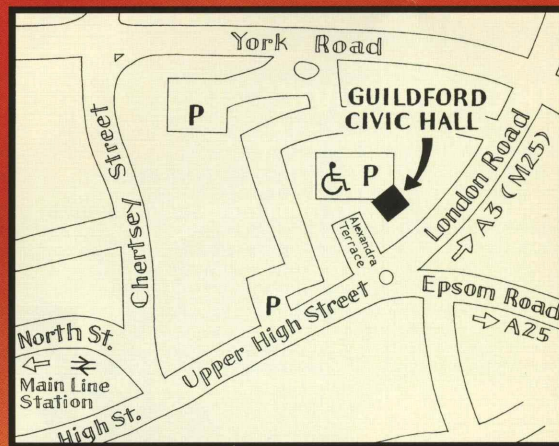

HOW TO FIND US